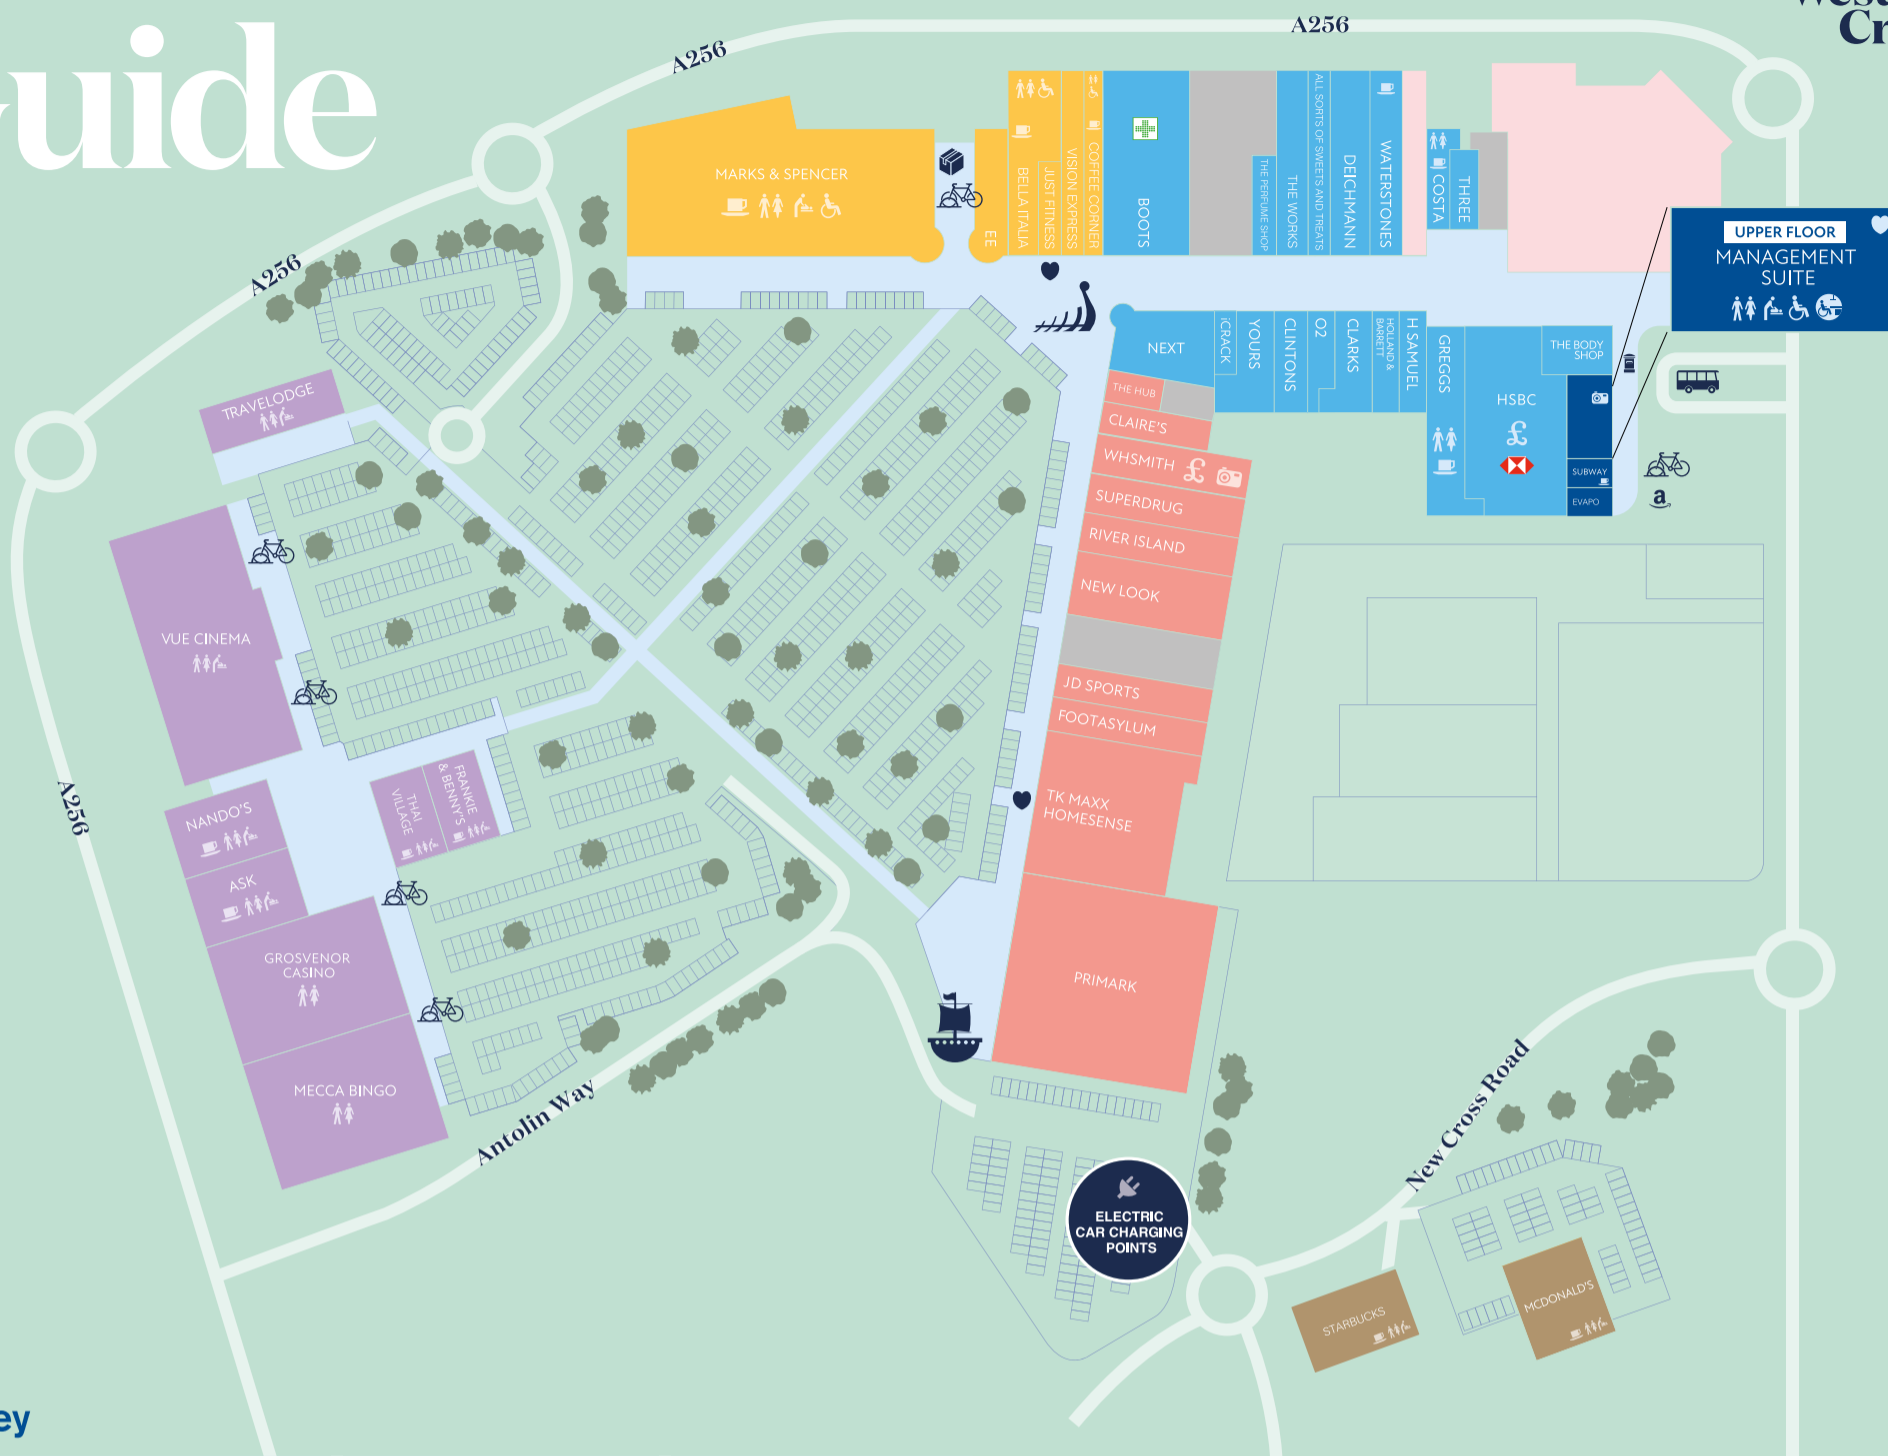

Store Guide

Key

- | | | |
|-----------------------|------------------------------|-------------------------------------|
| Toilets | Electric car charging points | The Hub |
| Changing facilities | Cycle Rack | Defibrillator |
| Baby care facilities | InPost Locker | Viking Ship (Meeting Point) |
| Restaurants and cafés | Pharmacy | Little Bears' Pirate Cove Play Area |
| ATMs | Bank | Westwood Cross Post Box |
| Photobooth | Amazon Locker | |
| Bus Hub | | |

Books & Stationery

- The Works
- Waterstones
- WHSmith

Cafés, Fast Food & Takeaway

- Caffè Nero
- Coffee Corner
- Costa Coffee
- Greggs
- Marks & Spencer
- McDonald's
- Starbucks
- Subway

Cards & Gifts

- Clintons

Communications

- Three
- EE
- O2

Department Stores

- Marks & Spencer
- TK Maxx & Homesense

Fashion

- Claire's Accessories
- New Look
- Next
- Primark
- River Island
- Yours Clothing

Health & Beauty

- Boots
- Holland & Barrett
- Superdrug
- The Body Shop
- The Perfume Shop

Jewellery

- H Samuel

Leisure

- Grosvenor Casino
- Mecca Bingo
- Travelodge
- Vue Cinema

Opticians

- Boots
- Vision Express

Restaurants

- Ask Italian
- Bella Italia
- Frankie & Benny's
- Nando's
- Thai Village